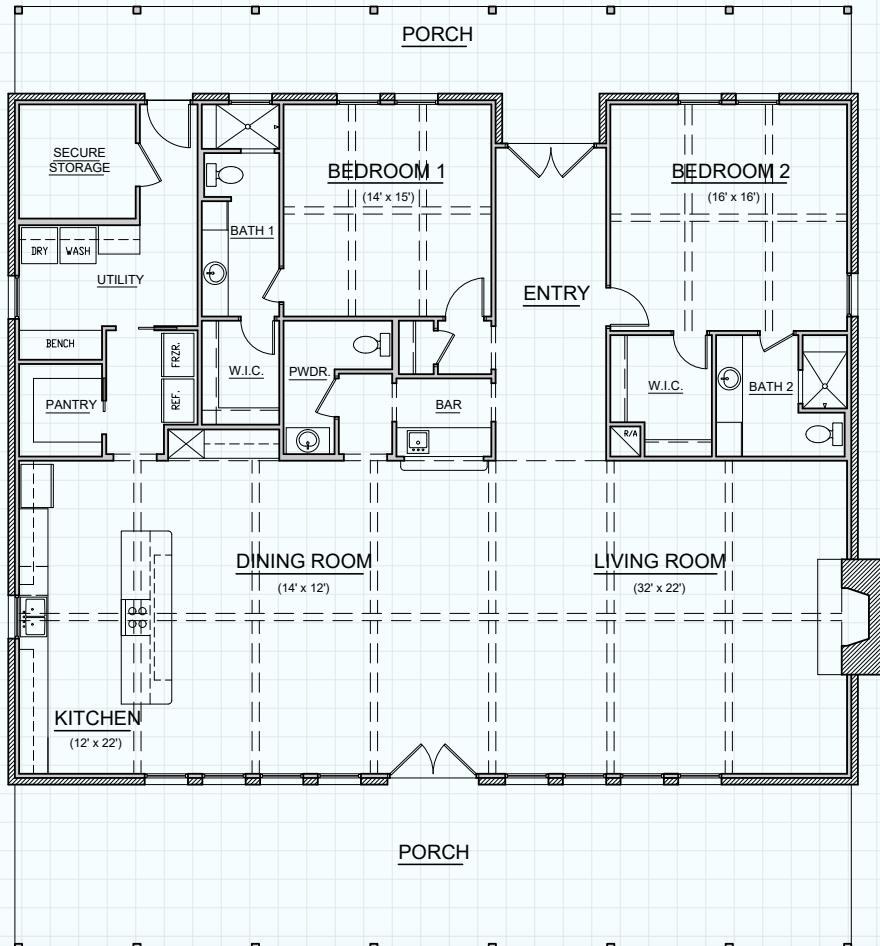

CUSTOM HOME #2703

LIVING (A/C): 2,703 SQ. FT.
 PORCHES: 1,096 SQ. FT.
 MAS. LUG: 62 SQ. FT.
 SLAB: 3,861 SQ. FT.

Hill Country
CLASSICS™
CUSTOM HOMES
Boerne Texas

34535 IH 10 West
 Boerne, TX 78006
 (830) 249-2920
 hillcountryclassics.com