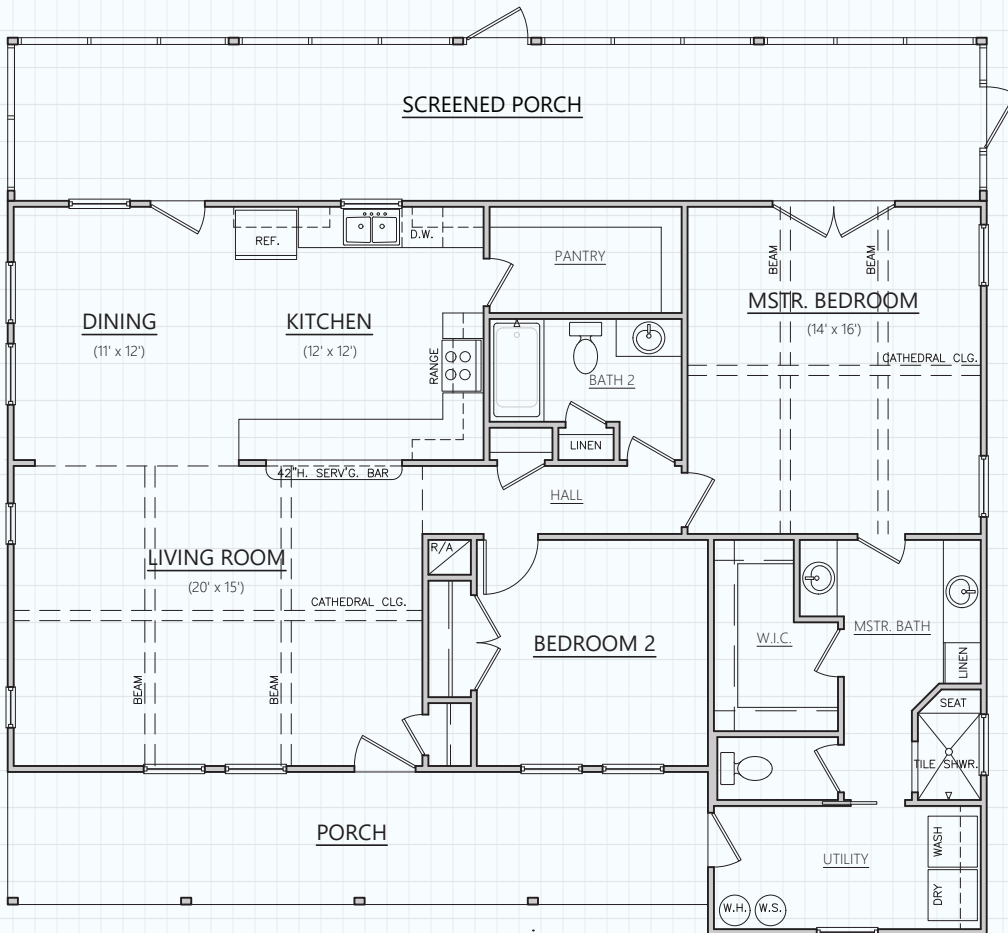

Hill Country CLASSICS™ CUSTOM HOMES

Boerne Texas

34535 IH 10 West
 Boerne, TX 78006
 (830) 249-2920
 hillcountryclassics.com

THE CASTROVILLE #1453

LIVING (A/C): 1,453 SQ. FT.
 PORCHES: 607 SQ. FT.
 SLAB: 2,060 SQ. FT.